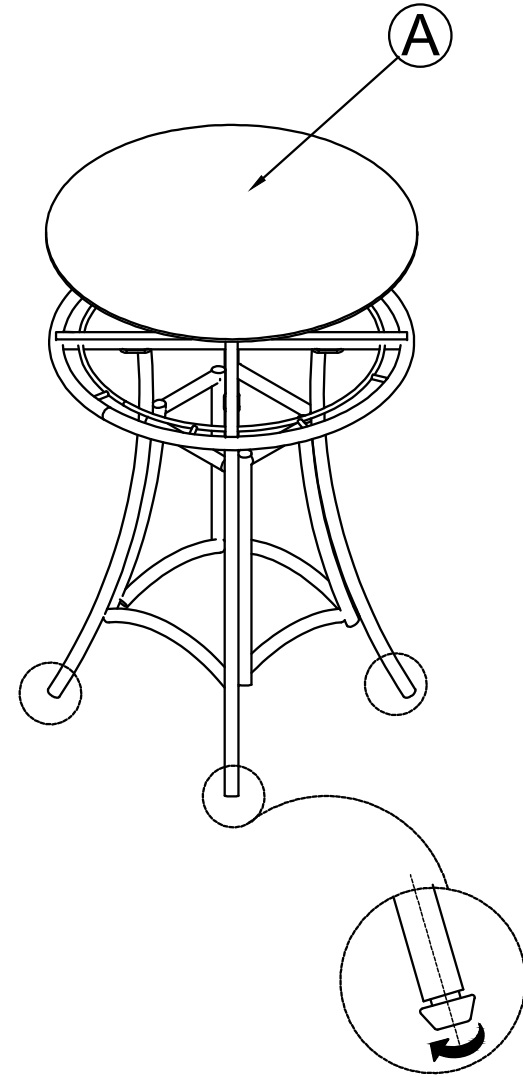

ASSEMBLY INSTRUCTION WALTON 60CM BISTRO TABLE

A x 1pc

B x 1pc

G x 2pc

H x 2pc

4

Bolt
(M6x 45)mm

x 8pcs

5

Washer
6x16x1

x 12pcs

3

Allen key
M4

x 1pcs

6

Bolt
(M6x 20)mm

x 4pcs

1

1. Put all parts on a clean and flat surface to avoid any scratches or damage to the product
2. Do not fully tighten the Bolts before complete

2

1. Put all parts on a clean and flat surface to avoid any scratches or damage to the product
2. Do not fully tighten the Bolts before complete

ASSEMBLY INSTRUCTION WALTON 60CM BISTRO TABLE

3

1. Put all parts on a clean and flat surface to avoid any scratches or damage to the product
2. Do not fully tighten the Bolts before complete

4

ASSEMBLY INSTRUCTION WALTON DINING CHAIR