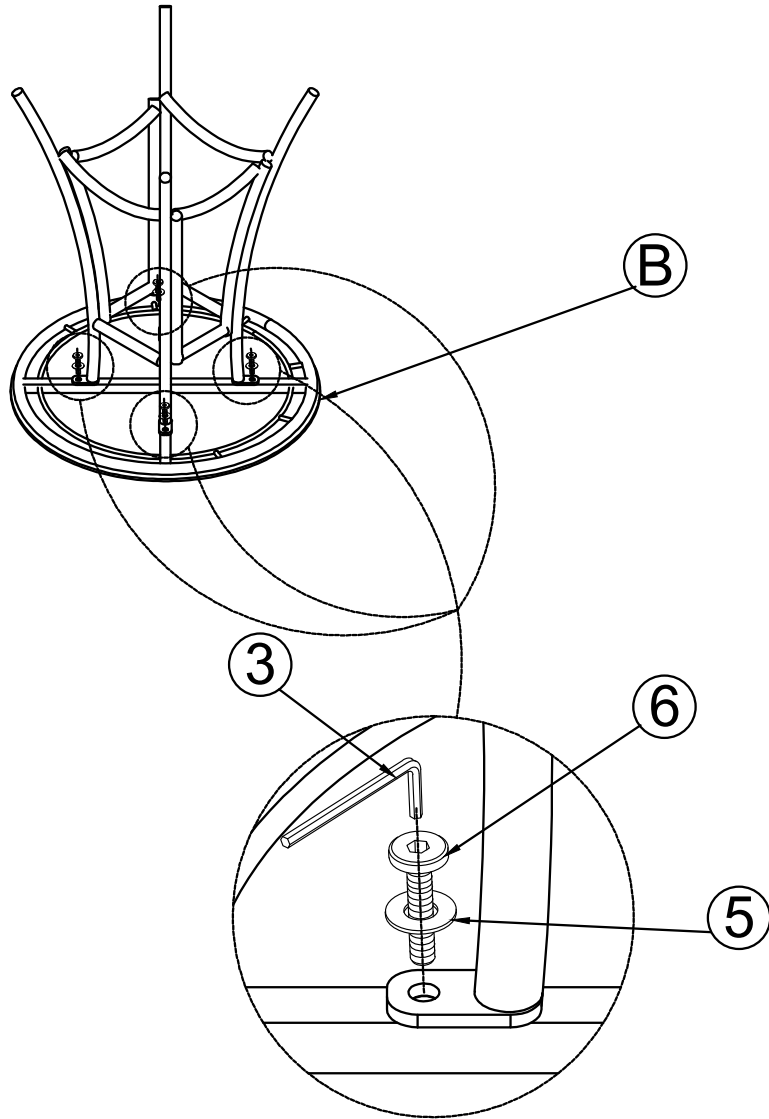

5

Washer
6x16x1

x 12pcs

3

Allen key
M4

x 1pcs

6

Bolt
(M6x 20)mm

x 4pcs

1

1. Put all parts on a clean and flat surface to avoid any scratches or damage to the product
2. Do not fully tighten the Bolts before complete

2

1. Put all parts on a clean and flat surface to avoid any scratches or damage to the product
2. Do not fully tighten the Bolts before complete

ASSEMBLY INSTRUCTION WALTON 60CM BISTRO TABLE

3

1. Put all parts on a clean and flat surface to avoid any scratches or damage to the product
2. Do not fully tighten the Bolts before complete

4

ASSEMBLY INSTRUCTION WALTON DINING CHAIR

1	 Bolt (M8x 20)mm	x 12pcs
2	 Plastic washer M8x18x2	x 12pcs
3	 Alley key M4	x 1pc

C x 1pc

D x 2pc

E x 2pc

F x 1pc

1

1. Put all parts on a clean and flat surface to avoid any scratches or damage to the product
2. Do not fully tighten the Bolts before complete