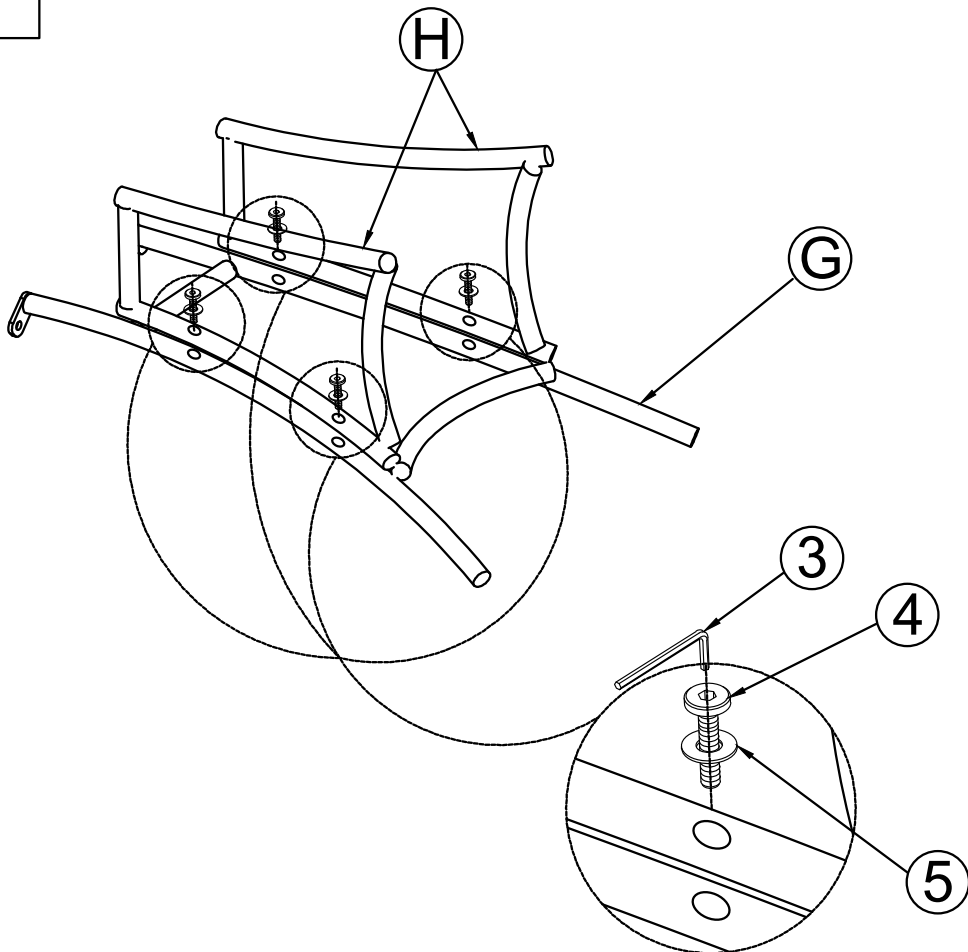

ASSEMBLY INSTRUCTION WALTON 60CM BISTRO TABLE

A x 1pc

B x 1pc

G x 2pc

H x 2pc

4

Bolt
(M6x 45)mm

x 8pcs

5

Washer
6x16x1

x 12pcs

3

Allen key
M4

x 1pcs

6

Bolt
(M6x 20)mm

x 4pcs

1

1. Put all parts on a clean and flat surface to avoid any scratches or damage to the product
2. Do not fully tighten the Bolts before complete

2

1. Put all parts on a clean and flat surface to avoid any scratches or damage to the product
2. Do not fully tighten the Bolts before complete

1	 Bolt (M8x 20)mm	x 12pcs
2	 Plastic washer M8x18x2	x 12pcs
3	 Alley key M4	x 1pc

C x 1pc

D x 2pc

E x 2pc

F x 1pc

1

1. Put all parts on a clean and flat surface to avoid any scratches or damage to the product
2. Do not fully tighten the Bolts before complete