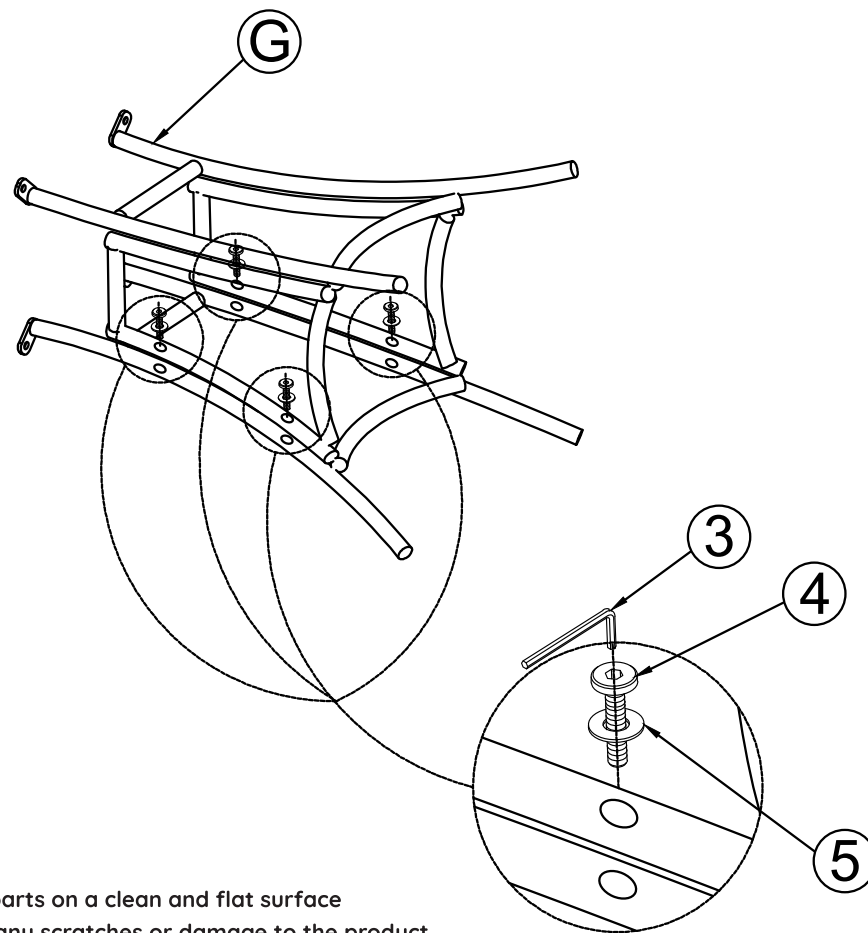

ASSEMBLY INSTRUCTION WALTON 60CM BISTRO TABLE

A x 1pc

B x 1pc

G x 2pc

H x 2pc

4

Bolt
(M6x 45)mm

x 8pcs

5

Washer
6x16x1

x 12pcs

3

Allen key
M4

x 1pcs

6

Bolt
(M6x 20)mm

x 4pcs

1

1. Put all parts on a clean and flat surface to avoid any scratches or damage to the product
2. Do not fully tighten the Bolts before complete

2

1. Put all parts on a clean and flat surface to avoid any scratches or damage to the product
2. Do not fully tighten the Bolts before complete

1	 Bolt (M8x 20)mm	x 12pcs
2	 Plastic washer M8x18x2	x 12pcs
3	 Alley key M4	x 1pc

C x 1pc

D x 2pc

E x 2pc

F x 1pc

1

1. Put all parts on a clean and flat surface to avoid any scratches or damage to the product
2. Do not fully tighten the Bolts before complete