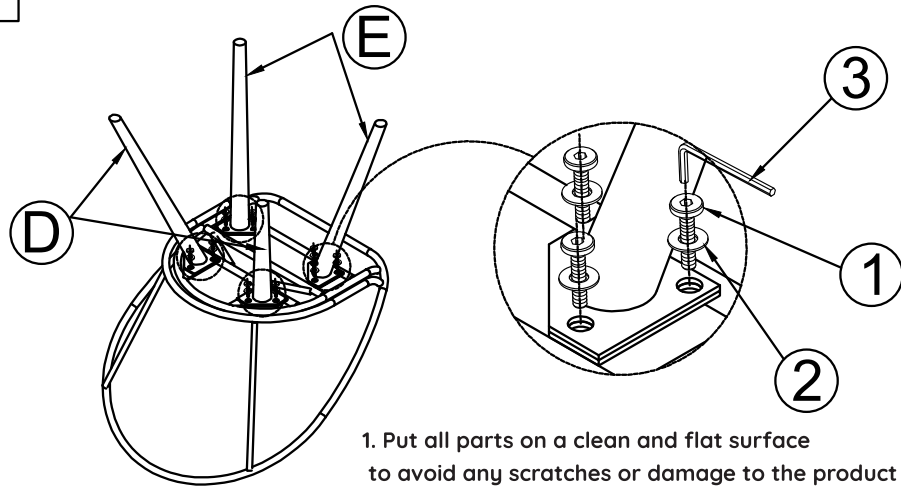

1	 Bolt (M8x 20)mm	x 12pcs
2	 Plastic washer M8x18x2	x 12pcs
3	 Alley key M4	x 1pc

C x 1pc

D x 2pc

E x 2pc

F x 1pc

1

1. Put all parts on a clean and flat surface to avoid any scratches or damage to the product
2. Do not fully tighten the Bolts before complete