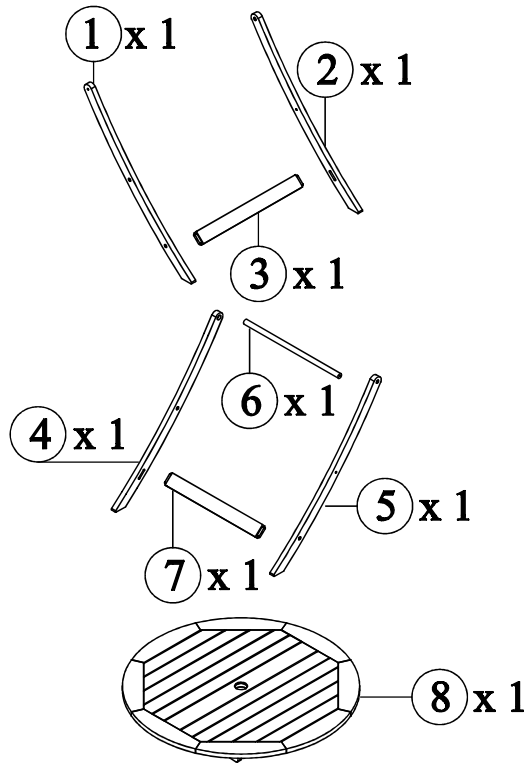

ASSEMBLY INSTRUCTION DALBY FOLDING TABLE 100CM

Retain these instructions for future reference.
Fern Living, Bigby High Road, Brigg, DN20 9HE.
For further guidance and contact information
please visit our website: www.fernliving.co.uk

Ref: Folding Table 100cm

1. Put the all parts top on the clean and flat surface to avoid any scratches or damage to the product.
2. Do not fully tighten the Bolts before complete.

A		7x70x15	X 6
B		6x20x15	X 4
C		6x40x15	X 4
D		6.5x20x2	X 4
E			X 1
F			X 1
			X 2

Ref: Folding Table 100cm

1. Put the all parts top on the clean and flat surface to avoid any scratches or damage to the product.
2. Do not fully tighten the Bolts before complete.

5

6

7

8

ASSEMBLY INSTRUCTION DALBY FOLDING ARMCHAIRS