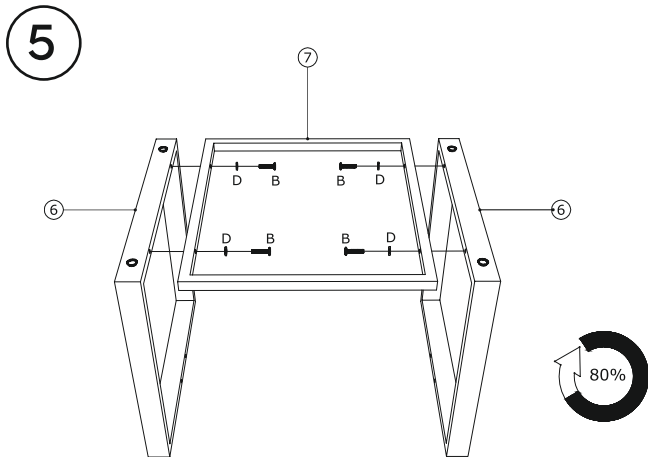

Assembly instructions

Brimham Companion Set

Article no. 135795, Batch no. 3300001003