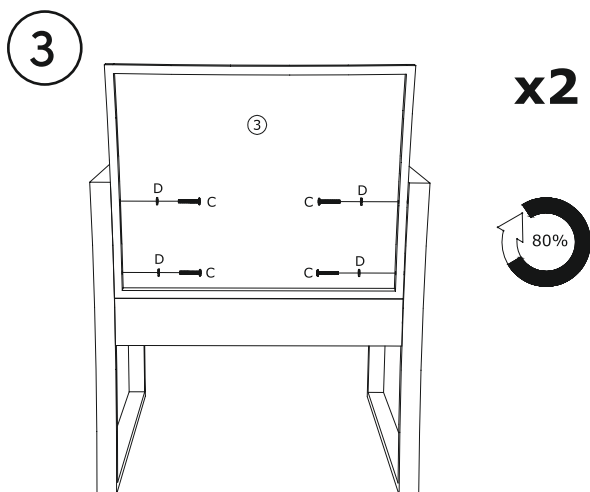

Assembly instructions

Brimham Companion Set

Article no. 135795, Batch no. 3300001003

Assembly steps:

Assembly time: approx. 15 mins, for 1 person

To assemble the balcony set, please follow the work steps outlined below.