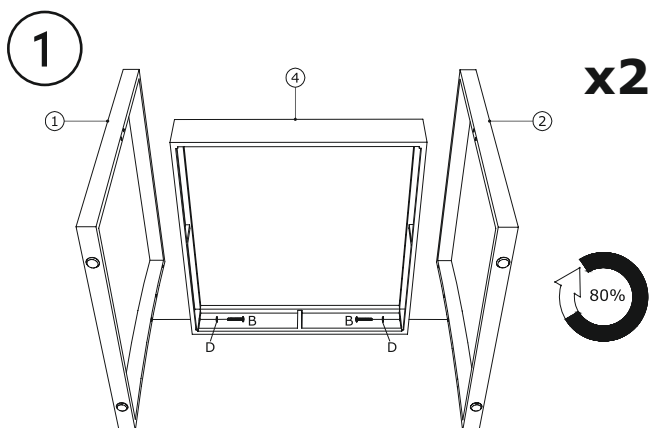

Assembly steps:

Assembly time: approx. 15 mins, for 1 person

To assemble the balcony set, please follow the work steps outlined below.