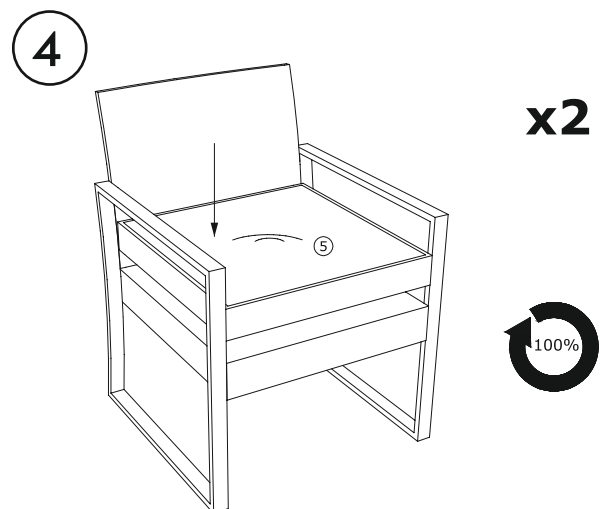

Assembly steps:

Assembly time: approx. 15 mins, for 1 person

To assemble the balcony set, please follow the work steps outlined below.