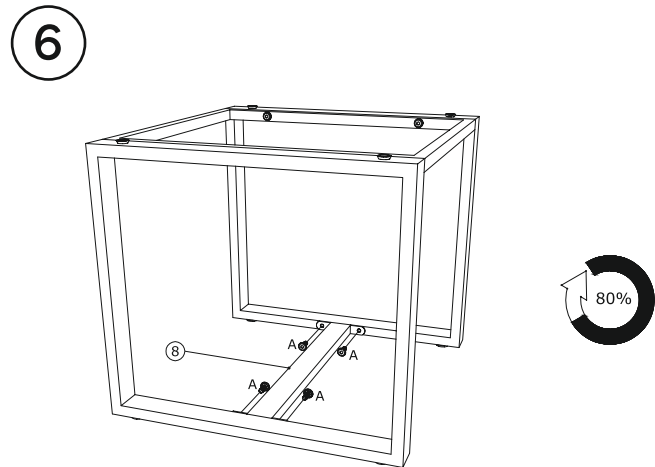

Assembly instructions

Brimham Companion Set

Article no. 135795, Batch no. 3300001003