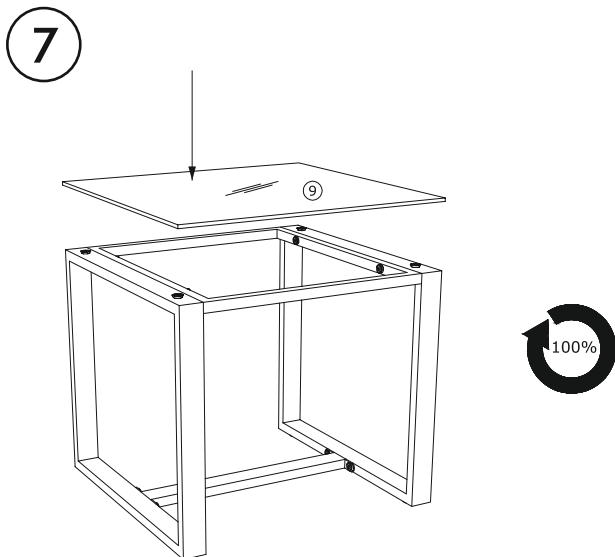

Assembly instructions

Brimham Companion Set

Article no. 135795, Batch no. 3300001003