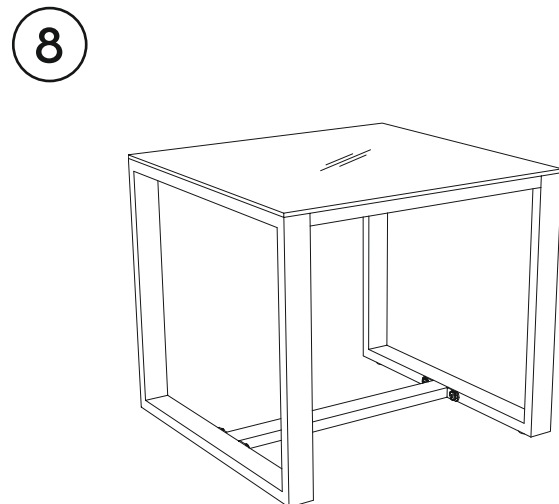

Assembly instructions

Brimham Companion Set

Article no. 135795, Batch no. 3300001003