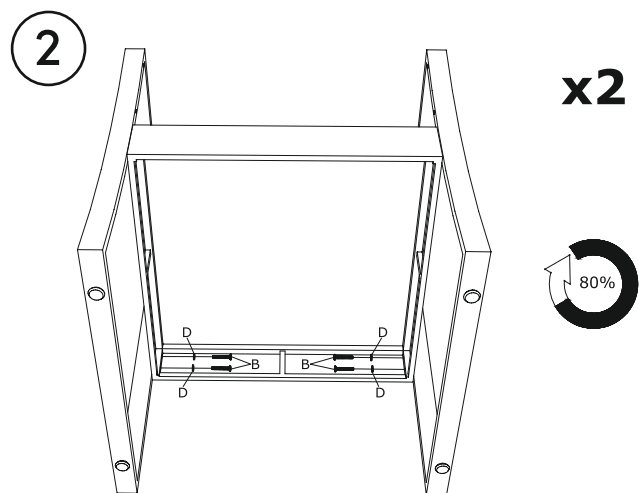

Assembly steps:

Assembly time: approx. 15 mins, for 1 person

To assemble the balcony set, please follow the work steps outlined below.